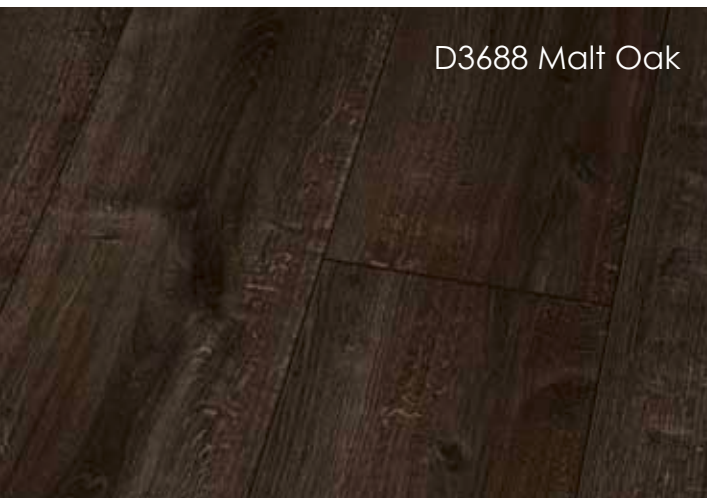

D3688 Malt Oak