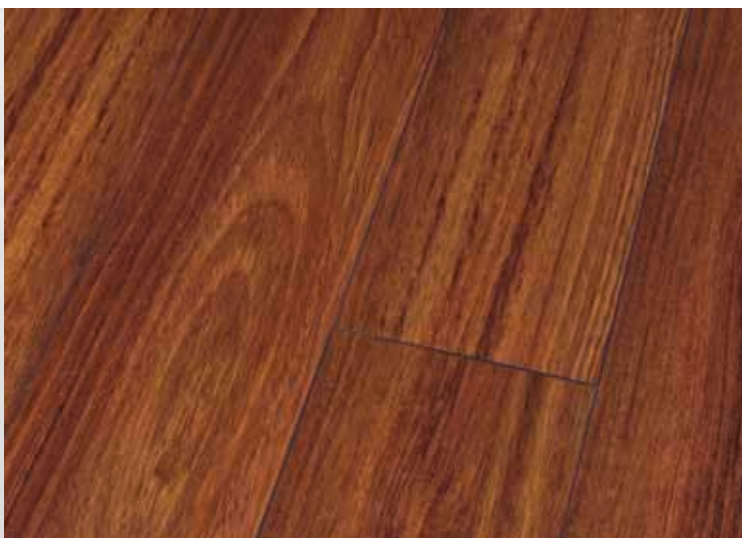

**FALQUON**  
floors for friends

The logo features a stylized graphic above the brand name. The graphic consists of a thick black curved line that arches over a solid orange shape, which is also curved and resembles a leaf or a drop. Below this graphic, the word "FALQUON" is written in a large, bold, black serif font. Underneath "FALQUON", the tagline "floors for friends" is written in a smaller, black, lowercase serif font.